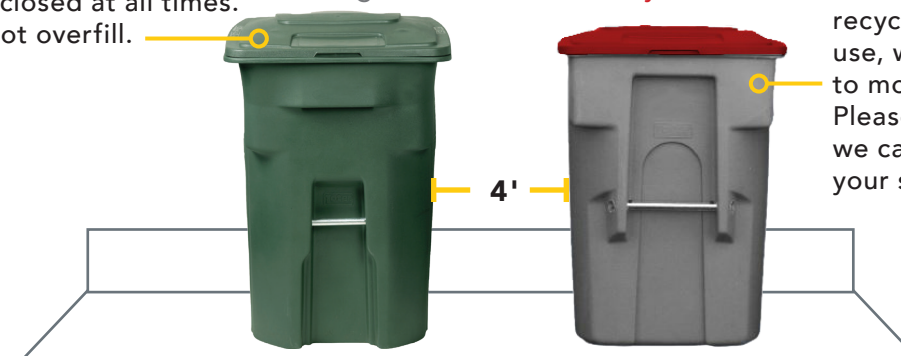

Curbside Set-Out

Place carts curbside by 7 AM on your service day.
Place 4ft apart and 4ft from all obstacles.

Lids closed at all times.
Do not overfill.

Garbage

Recyclables

In order to ensure all recyclables go to the best use, we audit recycling carts to monitor for contamination. Please Recycle Right so that we can continue to provide your services.

Max weight: 150lbs

Side yard carts must be within 40' of curb, outside gates and fences, visible from the street. Other restrictions may apply.

Recyclables

FOLLOW 3 SIMPLE RULES:

EMPTY, CLEAN, AND DRY!

Don't forget to remove all lids!