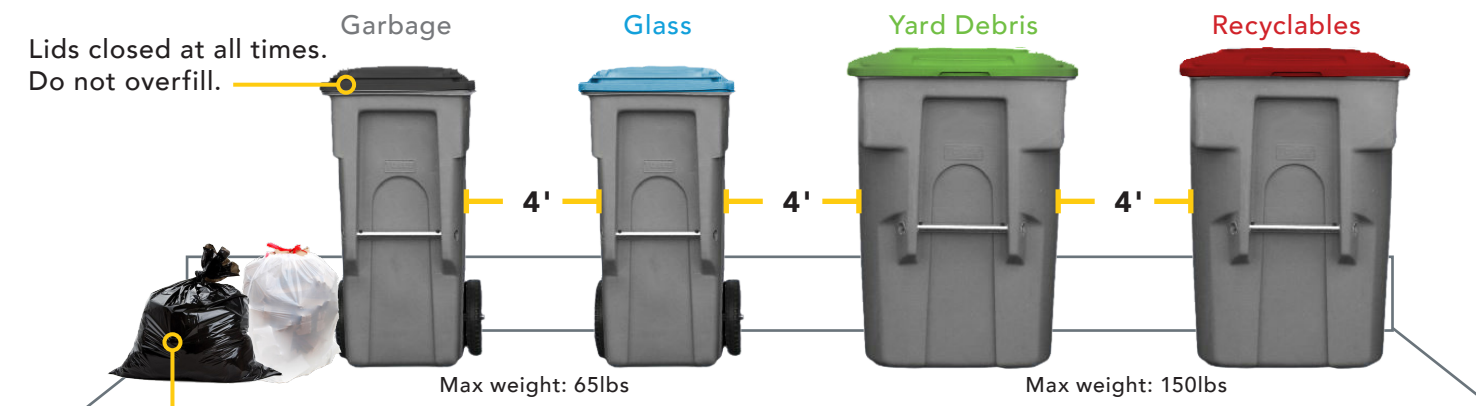

Flip this page over to see our recycling guide!

Hard to Recycle Items

CLATSOP COUNTY HOUSEHOLD HAZARDOUS WASTE
NOT OPERATED BY RECOLOGY

503.325.9302

health@co.clatsop.or.us

BATTERY RECYCLING

Improperly discarded household batteries can spark and cause fires when not handled properly, creating dangerous situations for garbage and recycling truck drivers and processing facilities.

SAFE HANDLING: Please tape ends of all batteries, except alkaline, with clear tape. For coin/button cell batteries, wrap tape around the entire battery. If you have multiple hearing aid or other coin/button cell batteries, lay out a long strip of packing tape, place the batteries on the tape—be sure not to let them touch each other—and place another long strip of tape on top. You may drop household, auto, rechargeable batteries off for free at Astoria Transfer Station.

E-WASTE

Oregon e-cycles is a free recycling program for computers, TVs, and monitors. Drop off items at Astoria Transfer Station. Limit seven items per visit.

PAINT RECYCLING

All paint sold in Oregon includes a surcharge to fund a collection and recycling program. Visit paintcare.org for details.

Curbside Set-Out

Place carts curbside by 6 AM on your service day. Place 4ft apart and 4ft from all obstacles.

Extra garbage bags accepted for additional fee. Schedule at 503.861.0578.

Side yard carts must be within 40' of curb, outside gates and fences, visible from the street. Other restrictions may apply.

In order to ensure all recyclables go to the best use, we audit recycling carts to monitor for contamination. Please Recycle Right so that we can continue to provide your services.